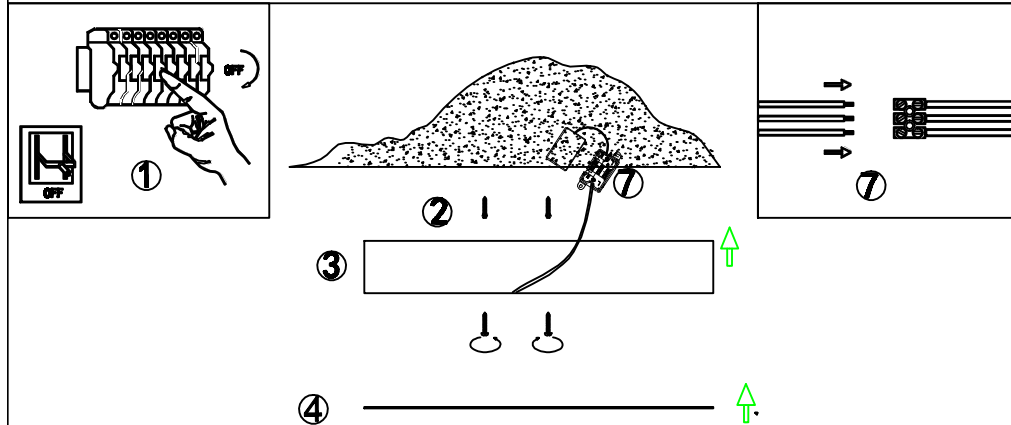

95SHELLY18LED/WH

95SHELLY18LED/WH

∅400*H60mm

1. please turn off the power supply before installation
2. please take gloves to assemble the light
3. inspecting if wire connections are correct before turning on
4. please hang the light in dry place

Installation Pack	
White gloves	1PC
Screw	4PCS
Expansion screws	4PCS